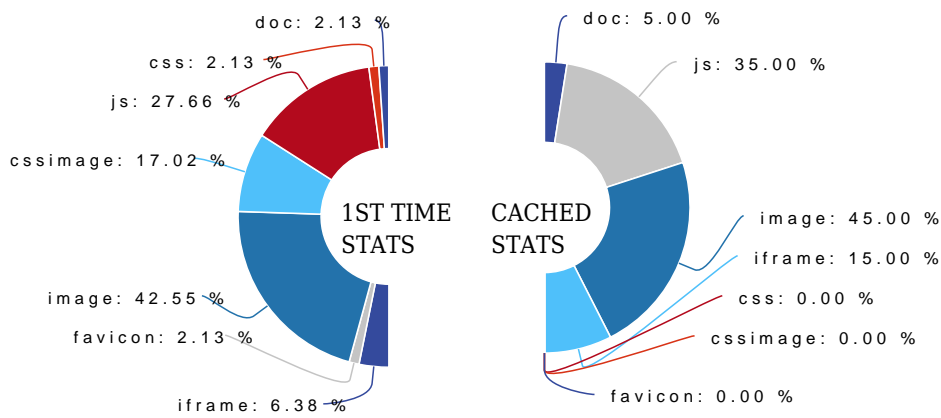

Missing Profile on Foursquare.com

+ Add Profile

Speed

Summary

Page Speed Grade B+ 75	Page Load Time	Total Page Size	Total Requests	Cached Page Size
	2.501 s	1788.74 kb	47	105.89 kb

Content Breakdown

Component	Request	Size(kb)
doc	1	88.70
css	1	151.23
js	13	361.36
cssimage	8	279.42
image	20	905.49
favicon	1	0.00
iframe	3	2.55
Total	47	1788.74